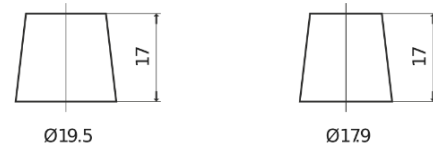

**Product overview**

Batteries for Marine and Leisure

**Dual ER350**

Part number	ER350
Technology	Flooded
EAN/GTIN	3661024036009
Voltage	12 V
Capacity	80.0 Ah
CCA	570 A
Watt hour	350 Wh
Length	270 mm
Width	173 mm
Height	222 mm
Box size	D26
Polarity	ETN 1
Terminal Type	EN taper post
Hold Down	Korean B1+B6
Weights (subject of variation)	18.00 kg

**Polarity**

**Terminal Type**

Positive Terminal

Negative Terminal

**Hold Down**

Design, features and specifications are subject to change without notice. We disclaim any representation or warranty, express or implied, concerning the data or recommendations, and in no event shall be liable for any loss or damage claimed to have arisen as a result. Some products may not be available in your local market.