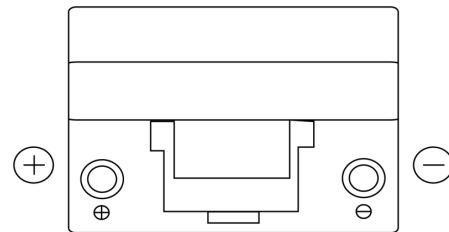

Product overview

Batteries for Marine and Leisure

Dual ER450

Part number	ER450
Technology	Flooded
EAN/GTIN	3661024035996
Voltage	12 V
Capacity	95.0 Ah
CCA	720 A
Watt hour	450 Wh
Length	306 mm
Width	173 mm
Height	222 mm
Box size	D31
Polarity	ETN 1
Terminal Type	EN taper post
Hold Down	Korean B1
Weights (subject of variation)	21.60 kg

Polarity

Terminal Type

Positive Terminal

Negative Terminal

Hold Down

Design, features and specifications are subject to change without notice. We disclaim any representation or warranty, express or implied, concerning the data or recommendations, and in no event shall be liable for any loss or damage claimed to have arisen as a result. Some products may not be available in your local market.