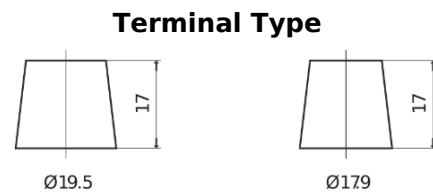

Product overview

Batteries for Marine and Leisure

Equipment GEL ES2400

Part number	ES2400
Technology	GEL
EAN/GTIN	3661024035750
Voltage	12 V
Capacity	210.0 Ah
Watt hour	2400 Wh
Length	518 mm
Width	274 mm
Height	240 mm
Box size	D06
Polarity	ETN 3
Terminal Type	EN taper post
Hold Down	B0
Weights (subject of variation)	63.50 kg