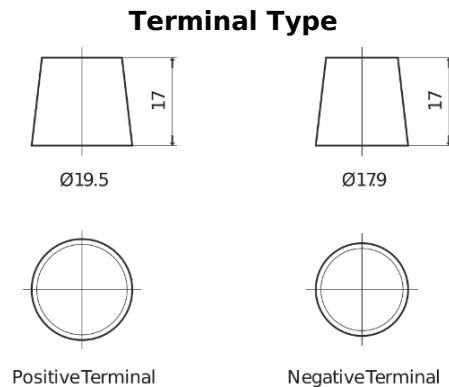

**Product overview**

Batteries for Marine and Leisure

**Start EN850**

Part number	EN850
Technology	Flooded
EAN/GTIN	3661024036078
Voltage	12 V
Capacity	110.0 Ah
CCA	750 A
MCA	850
Length	349 mm
Width	175 mm
Height	235 mm
Box size	D02
Polarity	ETN 1
Terminal Type	EN taper post
Hold Down	B0
Weights (subject of variation)	25.40 kg