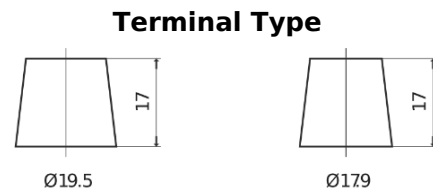

**Product overview**

Batteries for Marine and Leisure

**Start EN900**

Part number	EN900
Technology	Flooded
EAN/GTIN	3661024036061
Voltage	12 V
Capacity	140.0 Ah
CCA	800 A
MCA	900
Length	513 mm
Width	189 mm
Height	223 mm
Box size	D04
Polarity	ETN 3
Terminal Type	EN taper post
Hold Down	B0
Weights (subject of variation)	34.10 kg